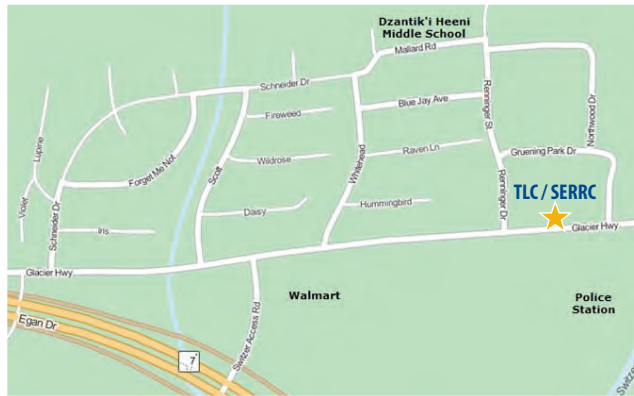

TLC's Downtown Learning Center
 210 Ferry Way • Juneau, AK 99801
 (907) 586-6806

Family Program at Gruening Park
 1800 Northwood Drive • Unit G49 • Juneau, AK 99801
 (907) 780-6706

www.serrc.org/tlc

Learning Connection
 Helping people build a better life through education
 The Learning Connection is a program of
 SERRC - Alaska's Educational Resource Center

Other Services

- ★ TABE® Assessment
- ★ Typing Test
- ★ Work Keys Preparation
- ★ Official GED® Test Center
- ★ ESL *BEST* Assessment

WELCOME MEETING

- Meet our friendly teachers and map your path to achieving your dreams!
- Every Friday, 9-10am
- TLC's Downtown Learning Center
210 Ferry Way, (907) 586-5718
- Drop-ins welcome!